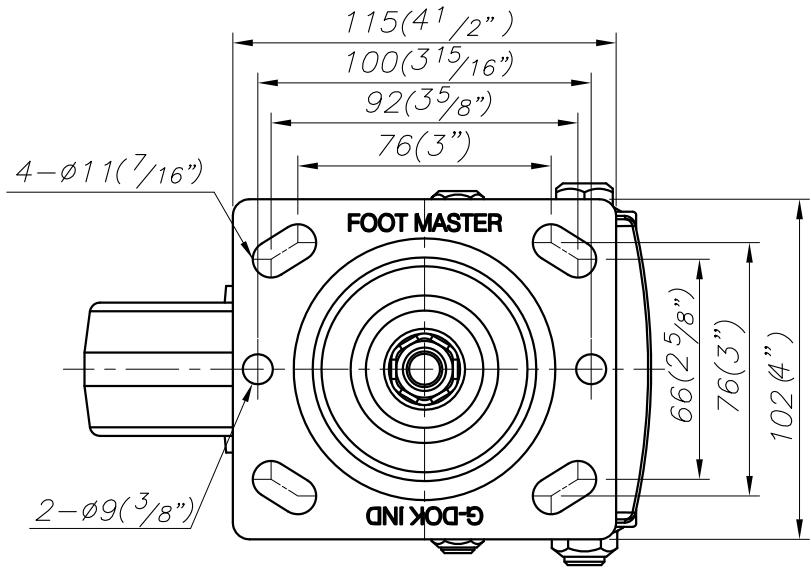

1
2
3
4
5
6
7
8
9
0

1
2
3
4
5
6
7
8
9
0