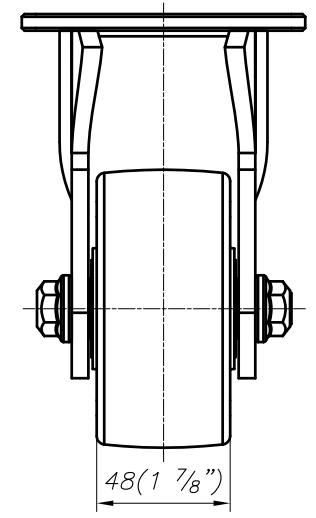

FOOMA®

G-DOK IND.

MODEL NAME

GH-100-BSF

FOOT MASTER G-DOK IND. FOOT MASTER G-DOK IND. FOOT MASTER G-DOK IND.

4- $\phi 11(7/16)$ " SLOT HOLES  
FOR M10 BOLT

WHEEL : HUD, MCD, NYD

FOOT MASTER®