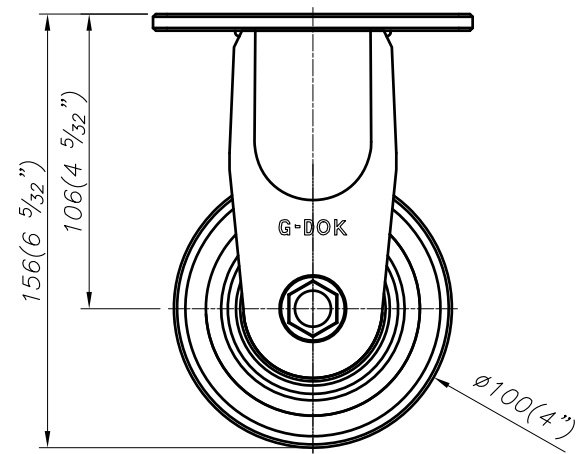

FOOMA®

G-DOK IND.

MODEL NAME

GH-100-BSF

FOOT MASTER G-DOK IND. FOOT MASTER G-DOK IND. FOOT MASTER G-DOK IND.

4- $\phi 11(7/16)$ " SLOT HOLES  
FOR M10 BOLT

WHEEL : HUD, MCD, NYD

FOOT MASTER®