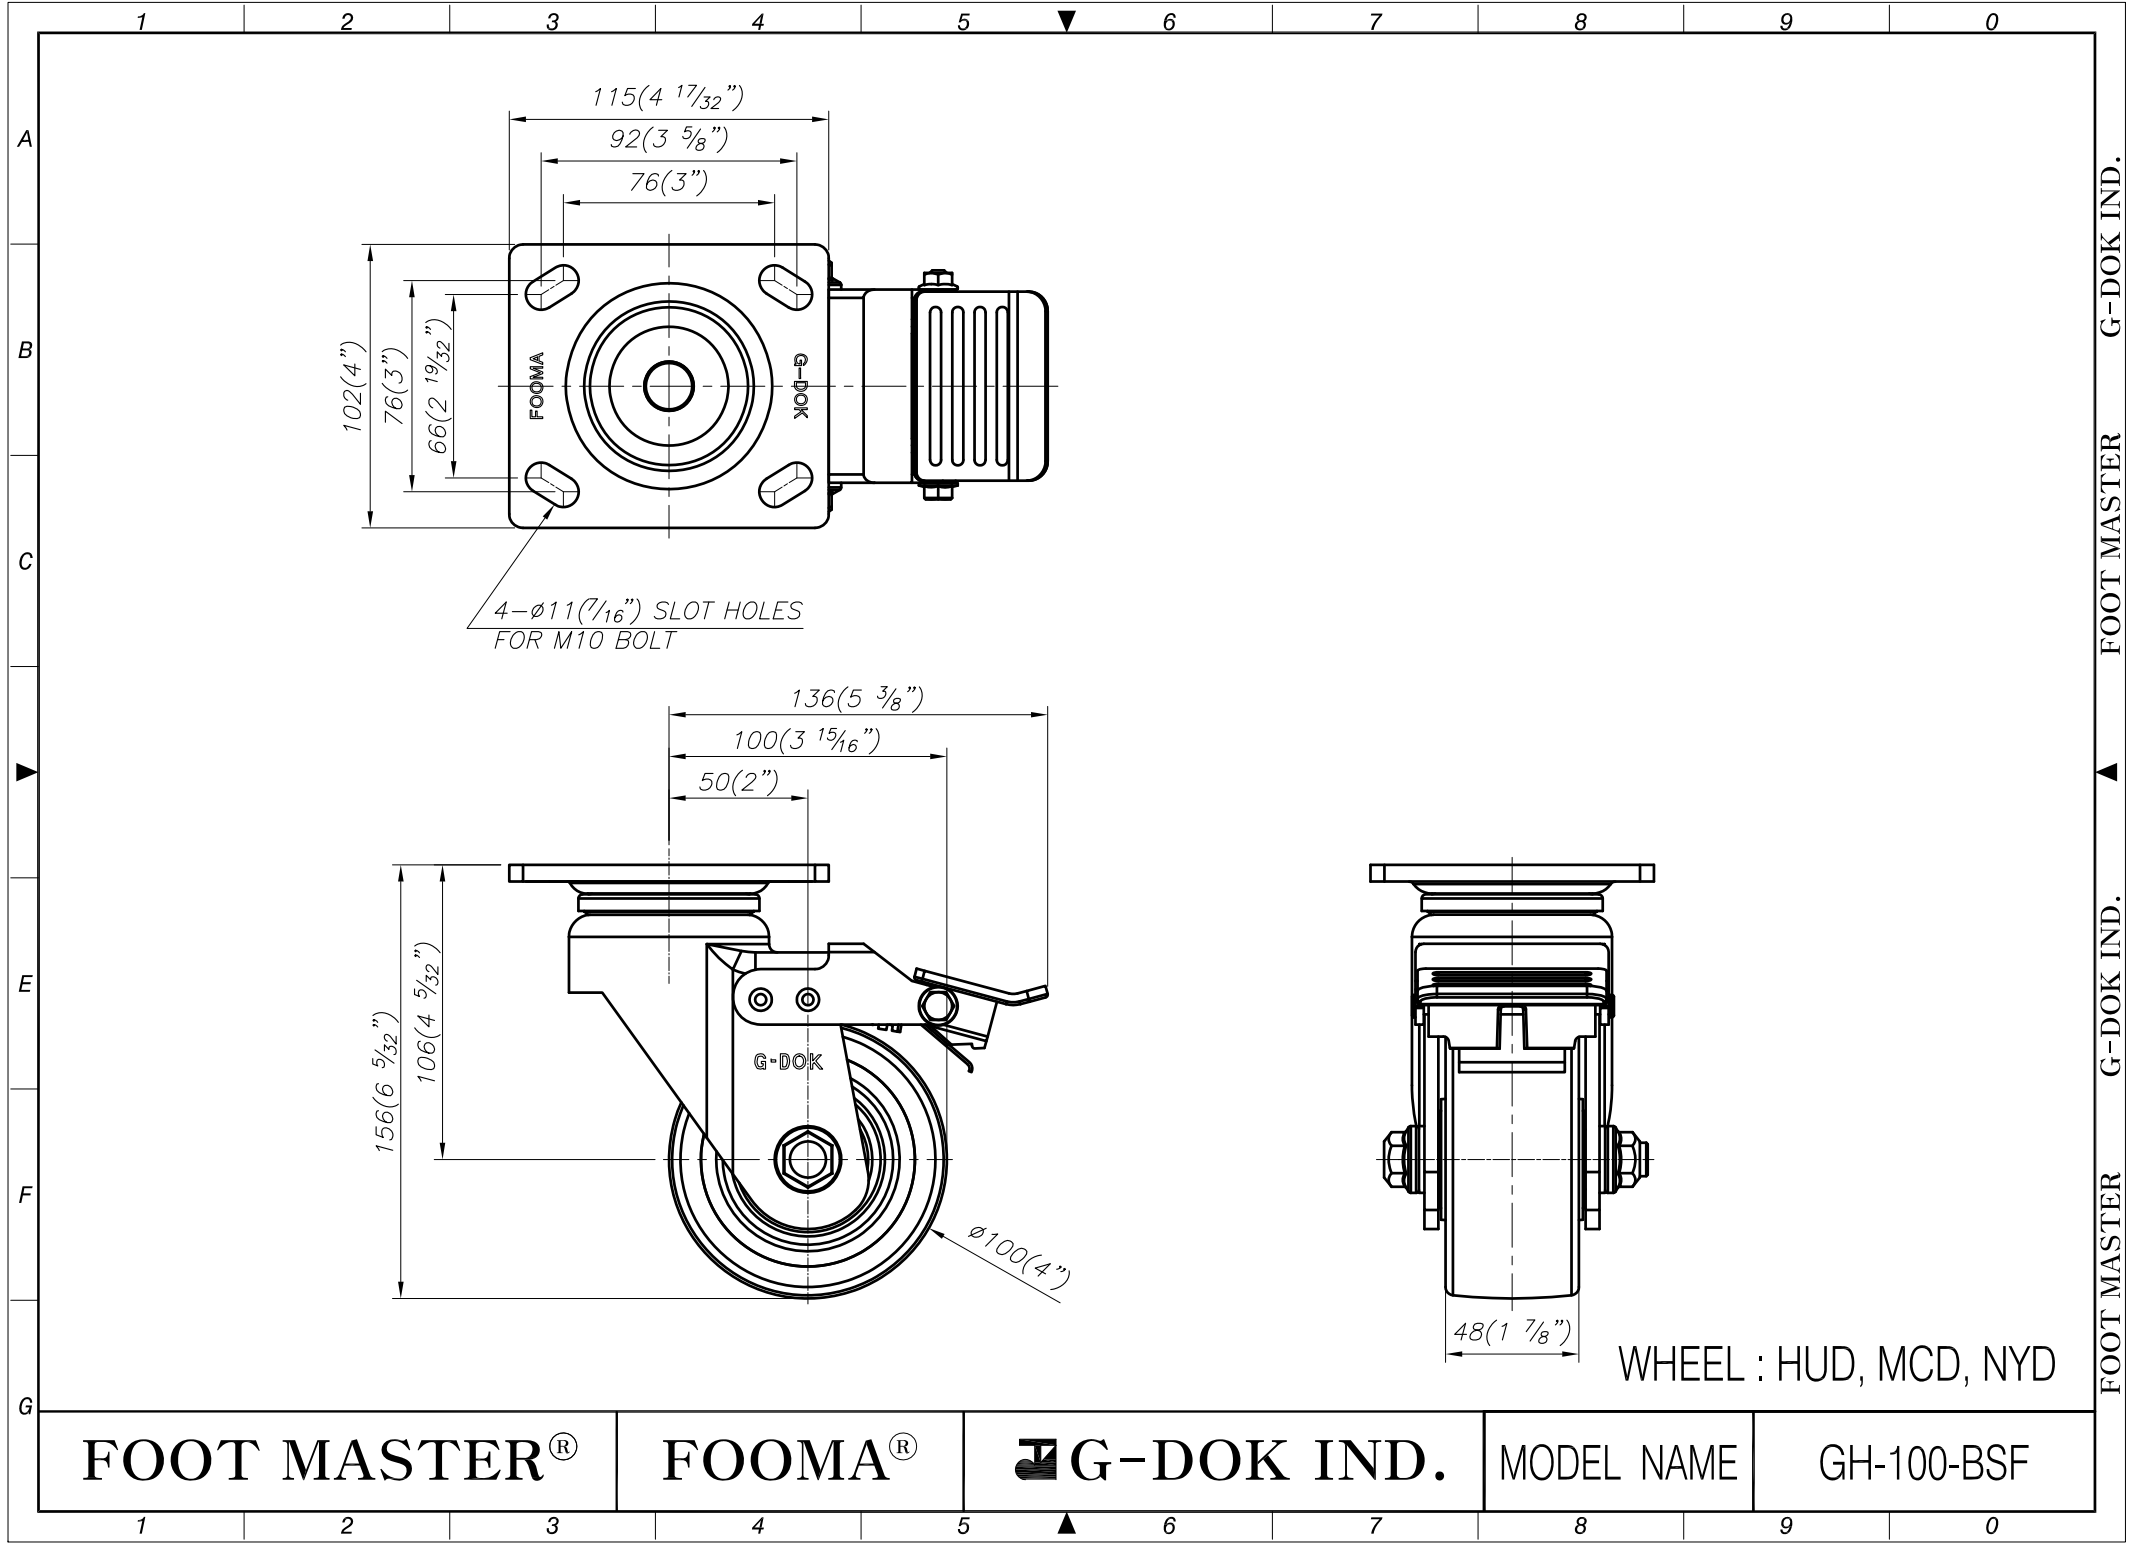

WHEEL : HUD, MCD, NYD

FOOT MASTER®

FOOMA®

G-DOK IND.

MODEL NAME

GH-100-ASF

FOOT MASTER G-DOK IND. FOOT MASTER G-DOK IND.

FOOT MASTER®

FOOMA®

G-DOK IND.

MODEL NAME

GH-100-BSF

FOOT MASTER G-DOK IND. FOOT MASTER G-DOK IND. FOOT MASTER G-DOK IND.

4- $\phi 11(7/16)$ " SLOT HOLES  
FOR M10 BOLT

WHEEL : HUD, MCD, NYD

FOOT MASTER®