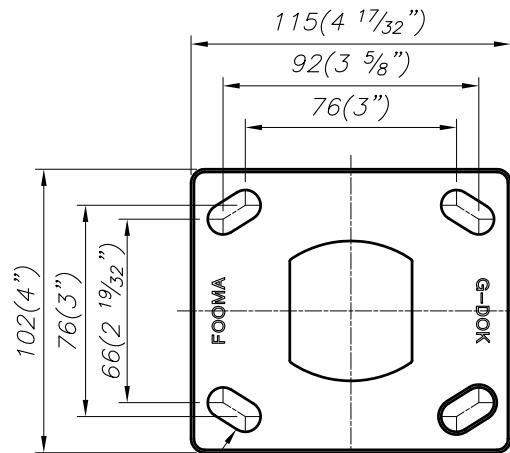

WHEEL : HUD, MCD, NYD

FOOT MASTER®

FOOMA®

G-DOK IND.

MODEL NAME

GH-100-ASF

FOOT MASTER G-DOK IND. FOOT MASTER G-DOK IND.

FOOT MASTER®

FOOMA®

G-DOK IND.

MODEL NAME

GH-100-BSF

FOOT MASTER G-DOK IND. FOOT MASTER G-DOK IND. FOOT MASTER G-DOK IND.

4- $\phi 11(7/16)$ " SLOT HOLES  
FOR M10 BOLT

WHEEL : HUD, MCD, NYD

FOOT MASTER®