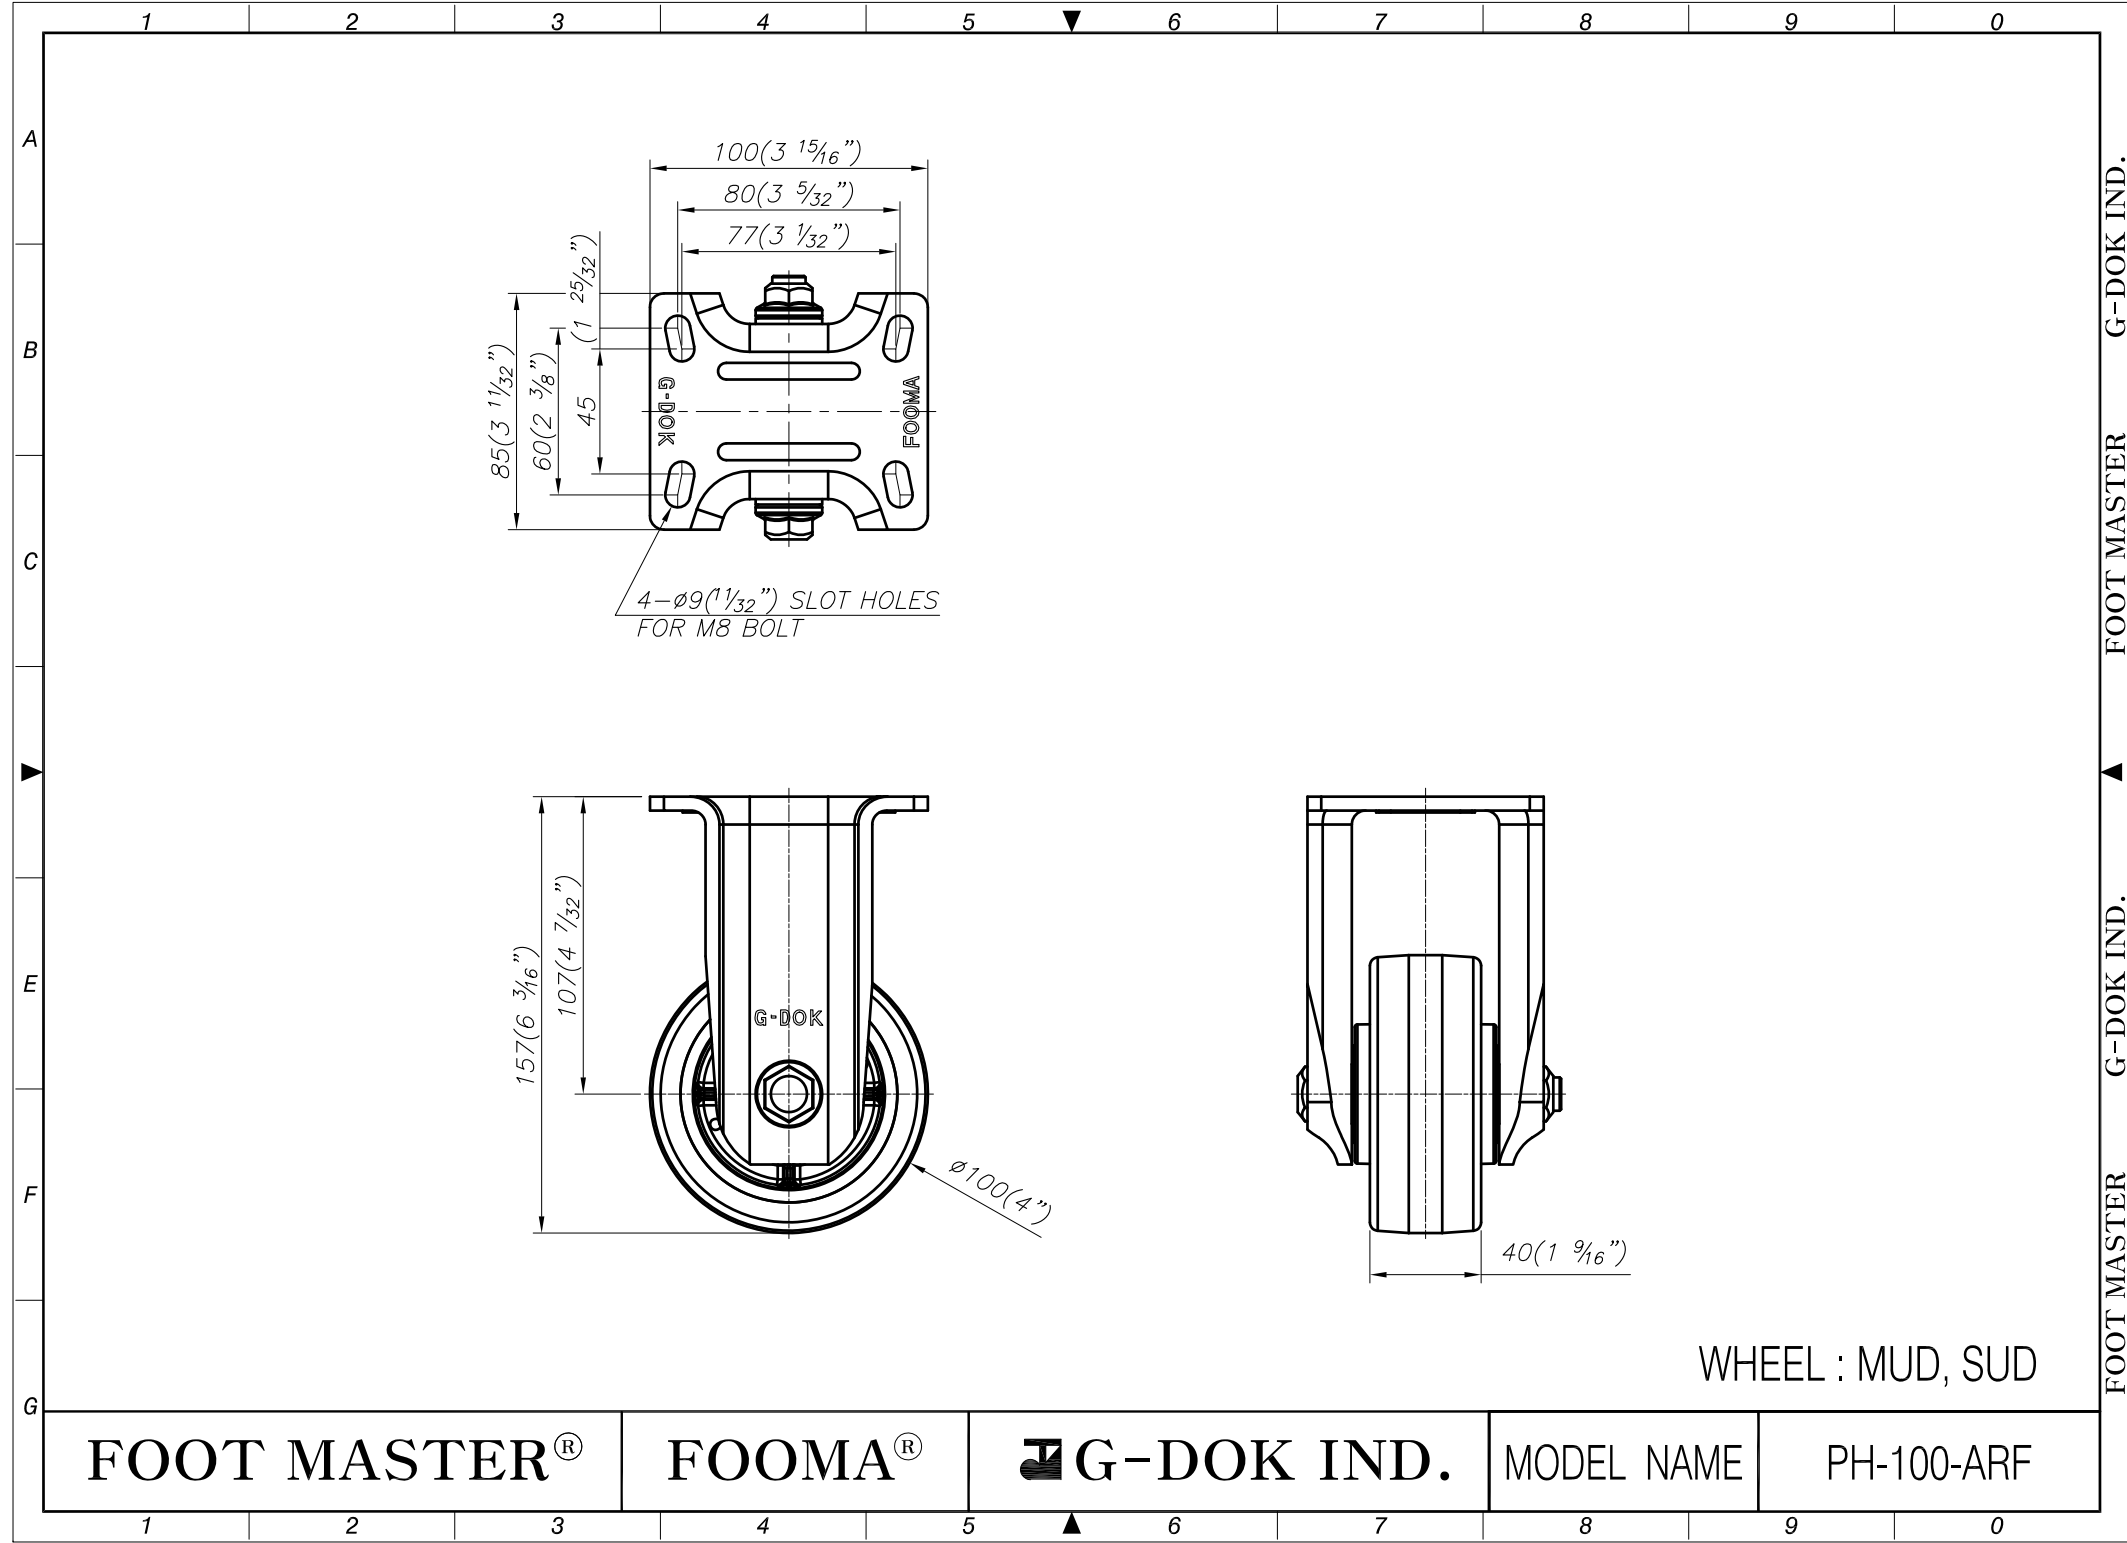

FOOT MASTER®

FOOMA®

G-DOK IND.

MODEL NAME

PH-100-ASF

FOOT MASTER G-DOK IND. FOOT MASTER G-DOK IND. FOOT MASTER G-DOK IND.

FOOT MASTER®

FOOMA®

G-DOK IND.

MODEL NAME

PH-100-BSF

FOOT MASTER G-DOK IND. FOOT MASTER G-DOK IND. FOOT MASTER G-DOK IND.

WHEEL : MUD, SUD

FOOT MASTER®

FOOMA®

G-DOK IND.

MODEL NAME

PH-100-ARF

FOOT MASTER G-DOK IND. FOOT MASTER G-DOK IND. FOOT MASTER G-DOK IND.