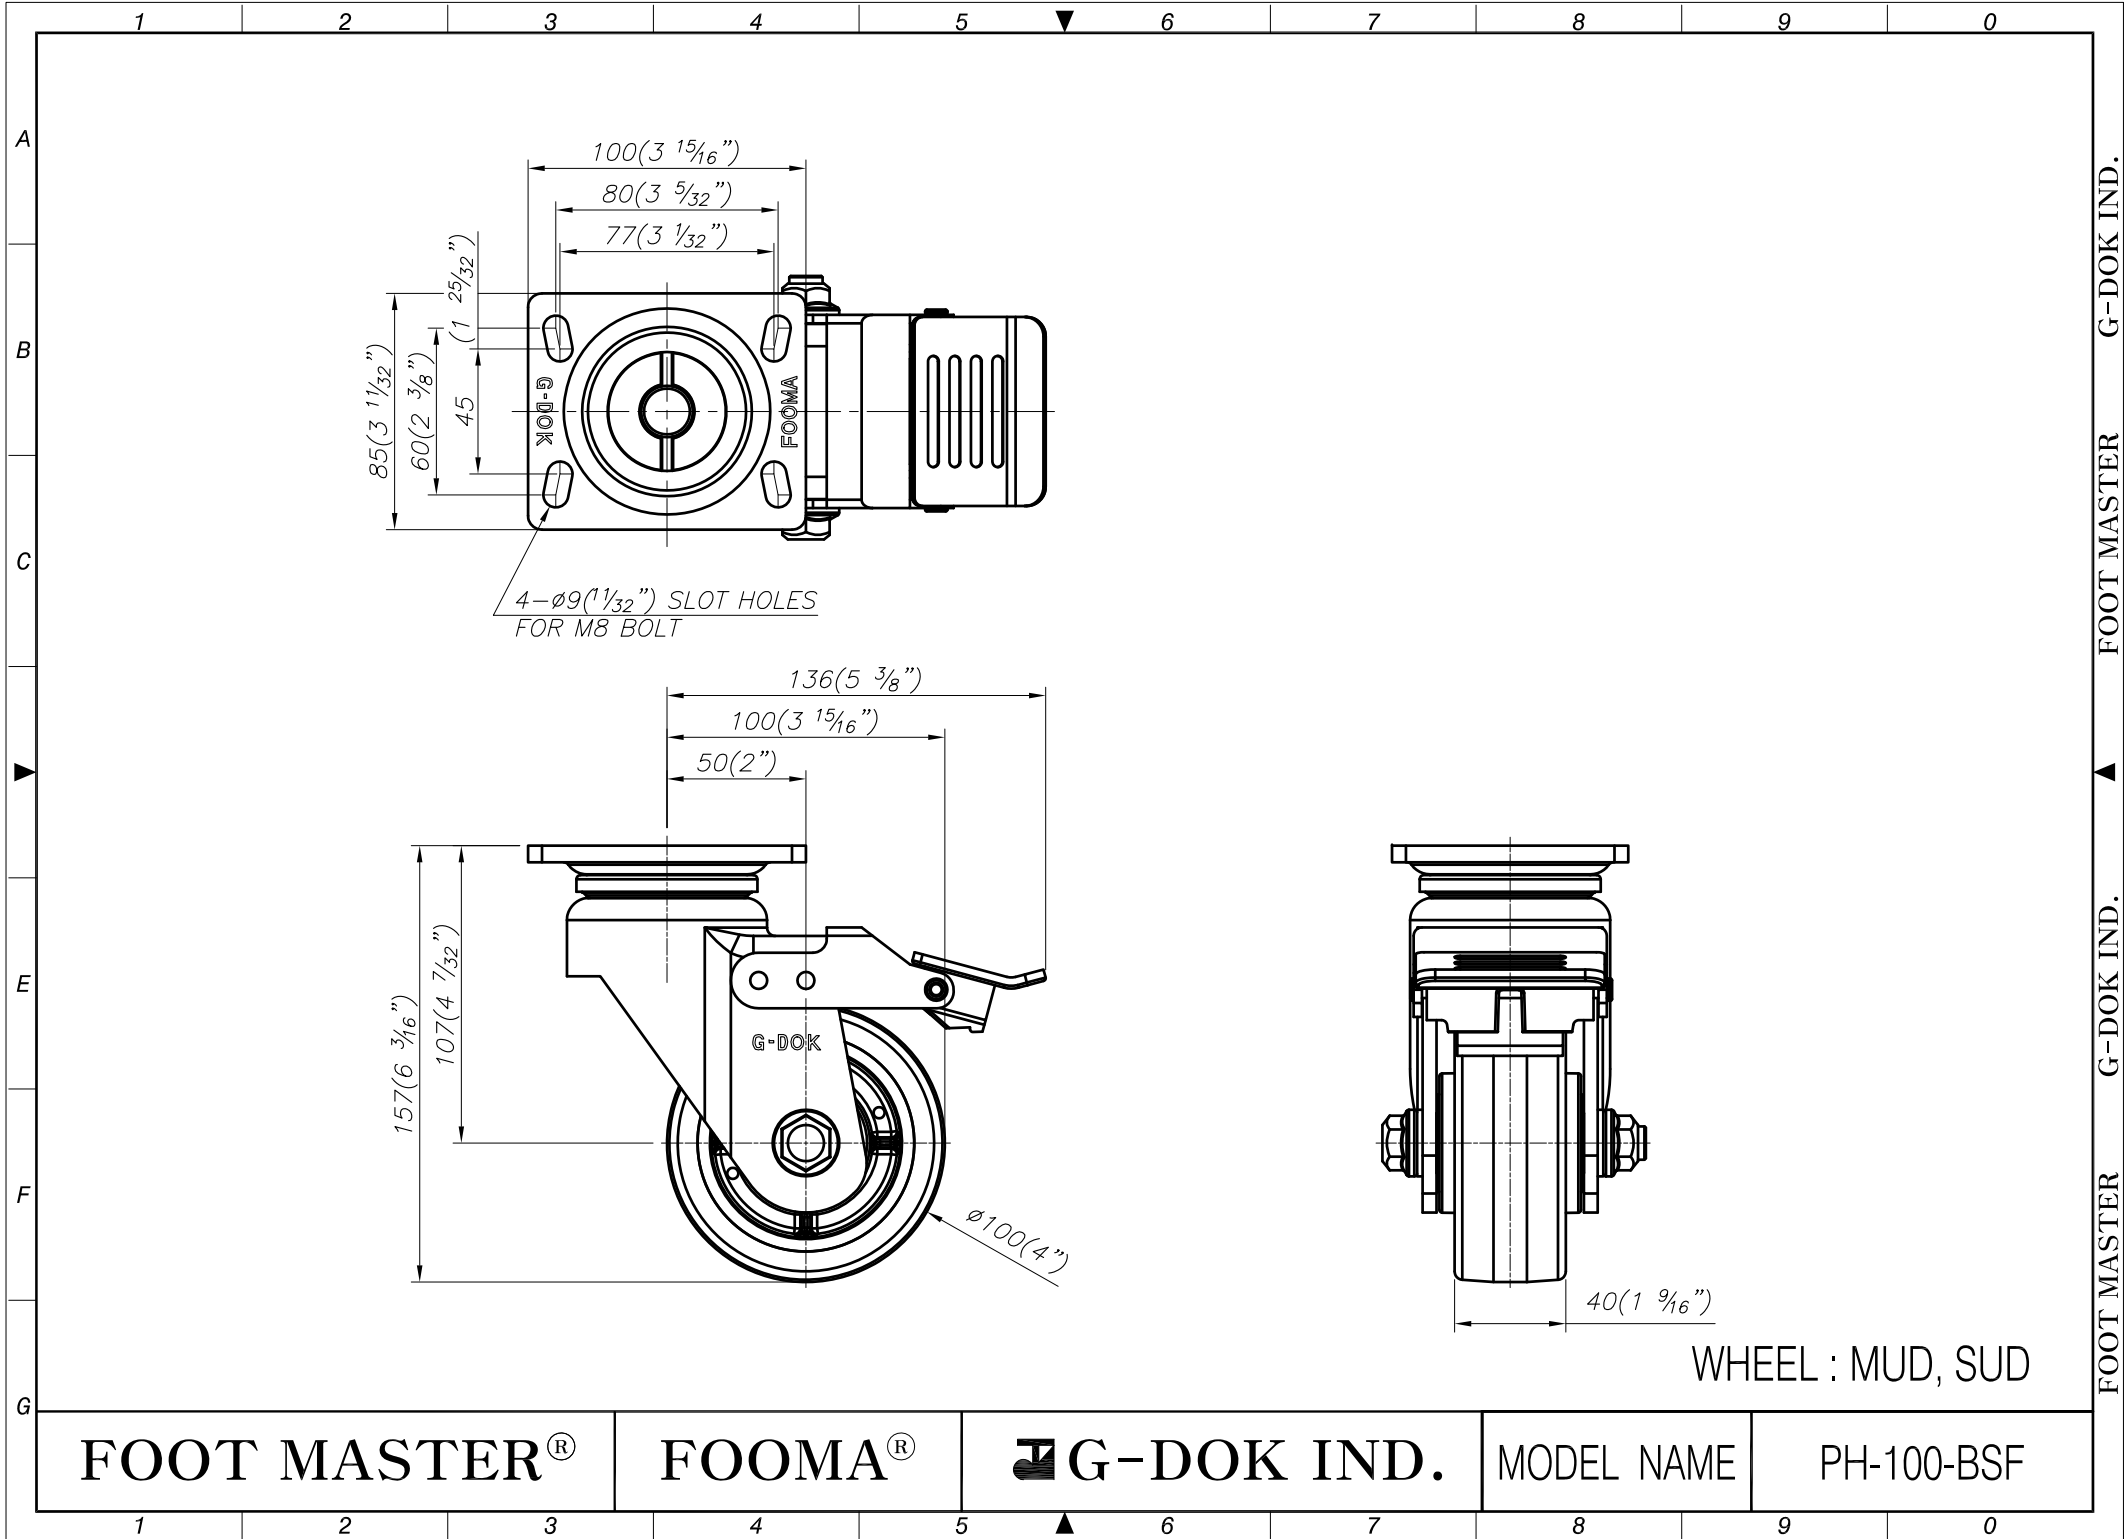

FOOT MASTER®

FOOMA®

G-DOK IND.

MODEL NAME

PH-100-ASF

FOOT MASTER G-DOK IND. FOOT MASTER G-DOK IND. FOOT MASTER G-DOK IND.

FOOT MASTER®

FOOMA®

G-DOK IND.

MODEL NAME

PH-100-BSF

FOOT MASTER G-DOK IND. FOOT MASTER G-DOK IND. FOOT MASTER G-DOK IND.

WHEEL : MUD, SUD

FOOT MASTER®

FOOMA®

G-DOK IND.

MODEL NAME

PH-100-ARF

FOOT MASTER G-DOK IND. FOOT MASTER G-DOK IND. FOOT MASTER G-DOK IND.