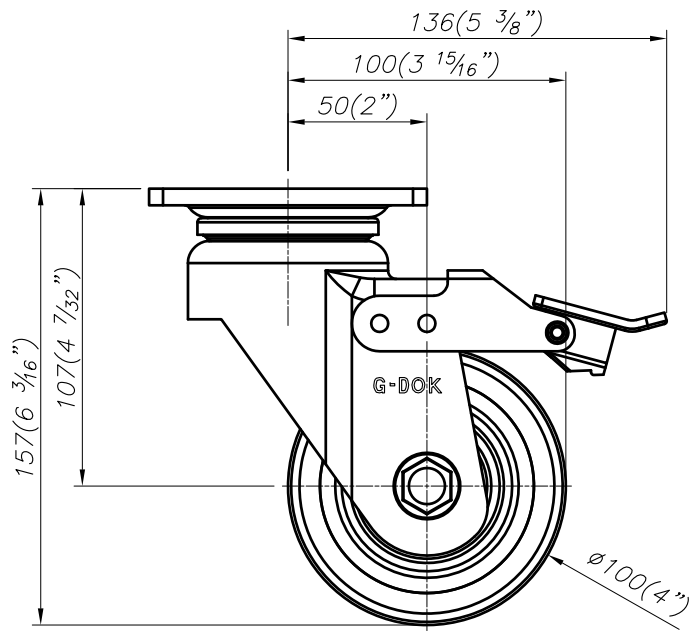

WHEEL : HUD, MCD, NYD

FOOT MASTER®

FOOMA®

G-DOK IND.

MODEL NAME

PH-100-ASF

FOOT MASTER G-DOK IND. FOOT MASTER G-DOK IND.

WHEEL : HUD, MCD, NYD

FOOT MASTER®

FOOMA®

G-DOK IND.

MODEL NAME

PH-100-BSF

FOOT MASTER G-DOK IND. FOOT MASTER G-DOK IND. FOOT MASTER G-DOK IND.

FOOT MASTER®

FOOMA®